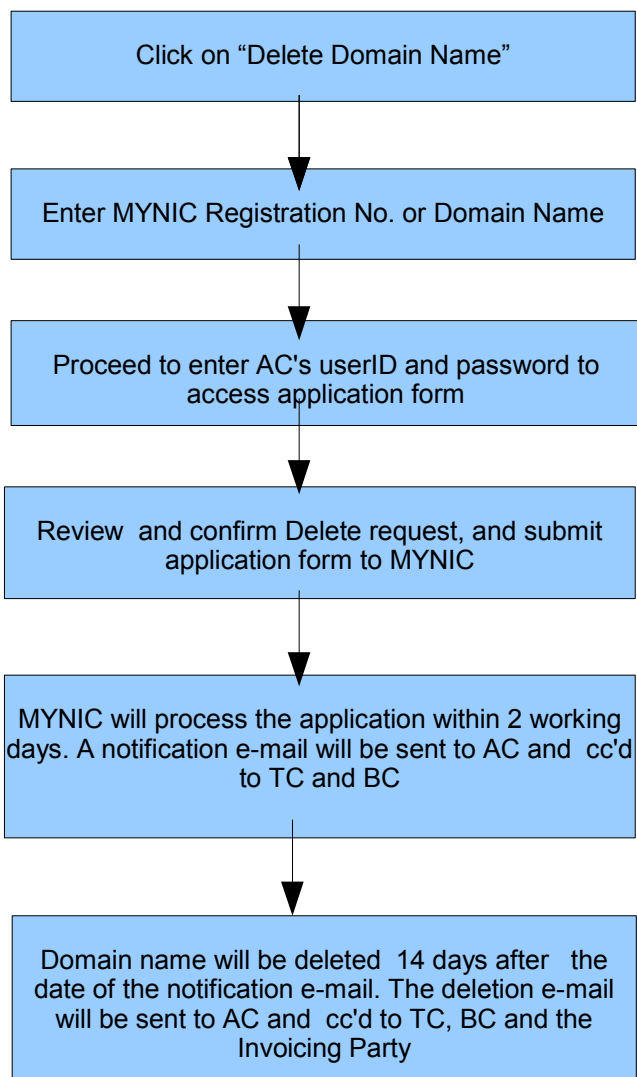

DELETE OF DOMAIN NAME

Note :

AC – Administrative Contact

TC – Technical Contact

BC - Billing Contact